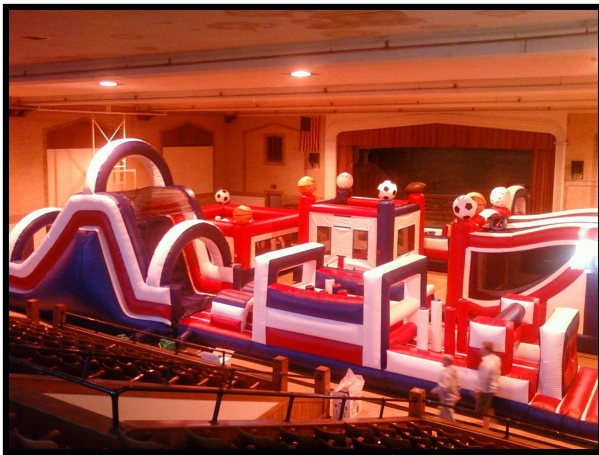

The "BOUNCE" Zone

21 GILMAN ST (GILMAN SCHOOL) WATERVILLE, ME
GRAND OPENING NOVEMBER 25TH

*Central
Maine's Place
to Play!*

21 Gilman St.
Waterville ME
04901

Phone: 282-4005
Fax: 207-283-8955

www.smsportszone.com

The Southern Maine Sportszone in Saco is proud to announce the opening of its second "Bounce Zone" in Waterville! The Bounce Zone is Maine's only Full Indoor Inflatable Playground area.

The Bounce Zone is super way to get some healthy exercise while having a great time. It is designed for youths from ages 2 - Teens.

Check us out for birthday parties, get together or to just try something new for a change. You won't believe that exercise can be SO MUCH FUN!

*Obstacle Courses Bounce Houses Combo Units
Inflatable Slides Playgrounds Birthday Parties!!
Gift Certificates Available!*

*Hours of Operation

Weekday Hours

Monday:	Closed
Tuesday - Thursday:	11:00 - 7:00
Friday:	10:00 - 9:00
Saturday:	10:00 - 7:00
Sunday:	11:00 - 6:00

*Open all Non-School days as well. Also by appointment.

Bounce Zone Pricing Sheet - Birthday Party packages include a meal. (pizza/hotdog, chips, drink and ice cream desert)

General Admission: One Hour - $7   Unlimited Access - $10   10 Trip Passes - $59.99   20 Trip Passes - $99.99

Birthday Parties: One Hour Access - $14.99   Unlimited Access - $17.99   Exclusive Use - $24.99 (Use of Birthday Area Included)

ONE YEAR GOLD PASS - $129.99